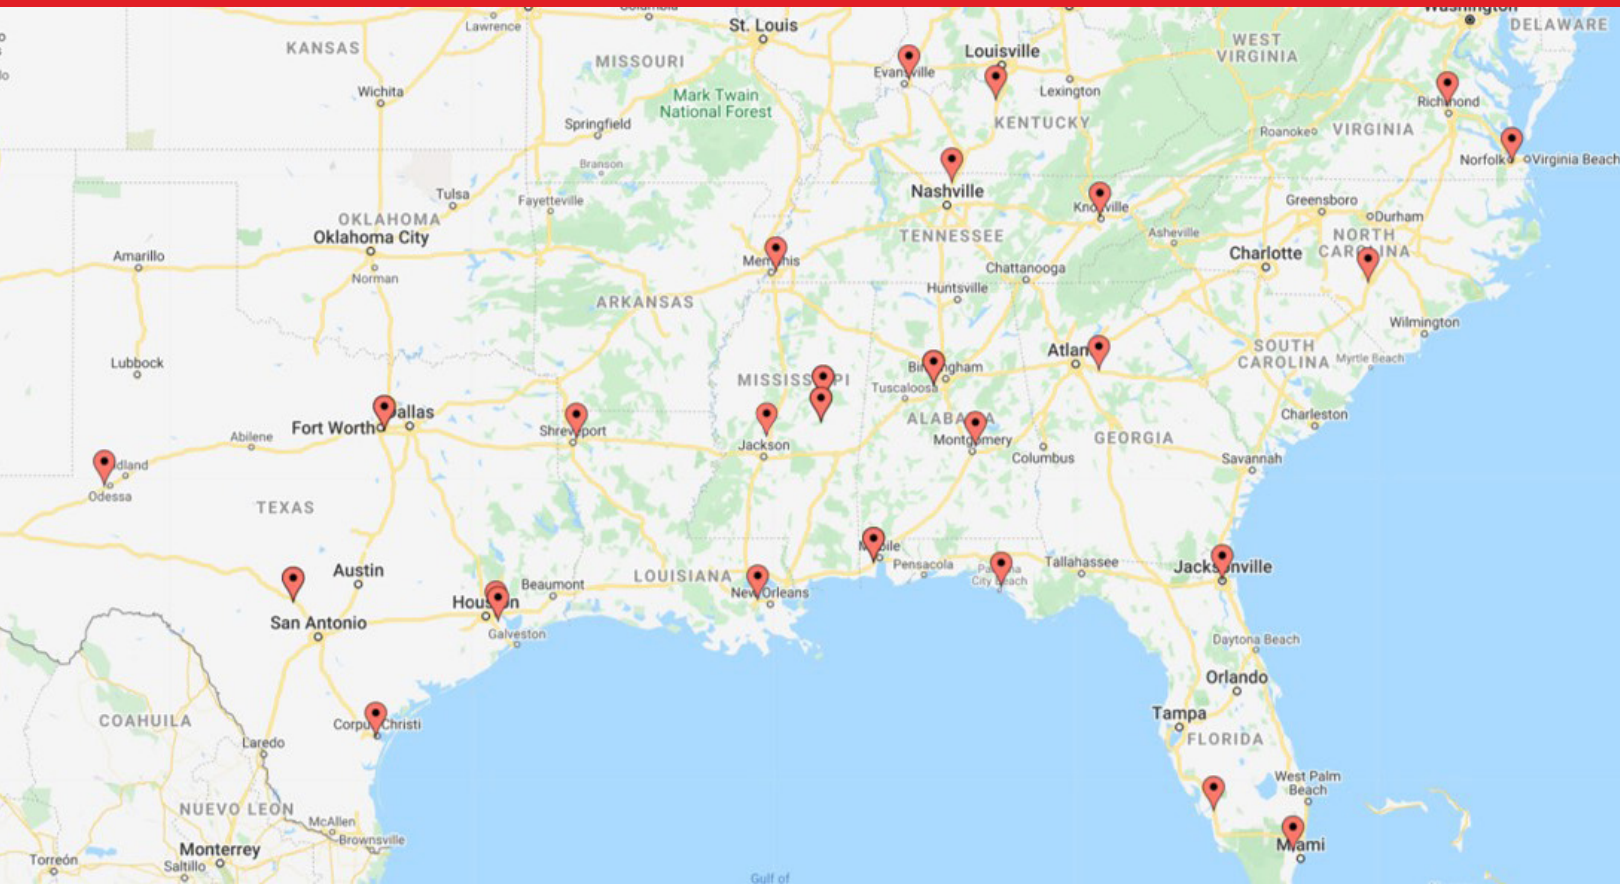

1-800-748-9980

Factory Direct Store Locations:

Alabama - Bessemer, Mobile, Montgomery
Florida - Fort Meyers, Jacksonville, Miami
Georgia - Covington
Indiana - Evansville
Kentucky - Elizabethtown
Louisiana - Bossier City, Gonzales, Kenner

Mississippi - Louisville, Clinton
North Carolina - Hope Mills
Tennessee - West Memphis, Whitehouse
Texas - Comfert, Corpus Christi, Fort Worth, Houston, Odessa
Virginia - Richmond